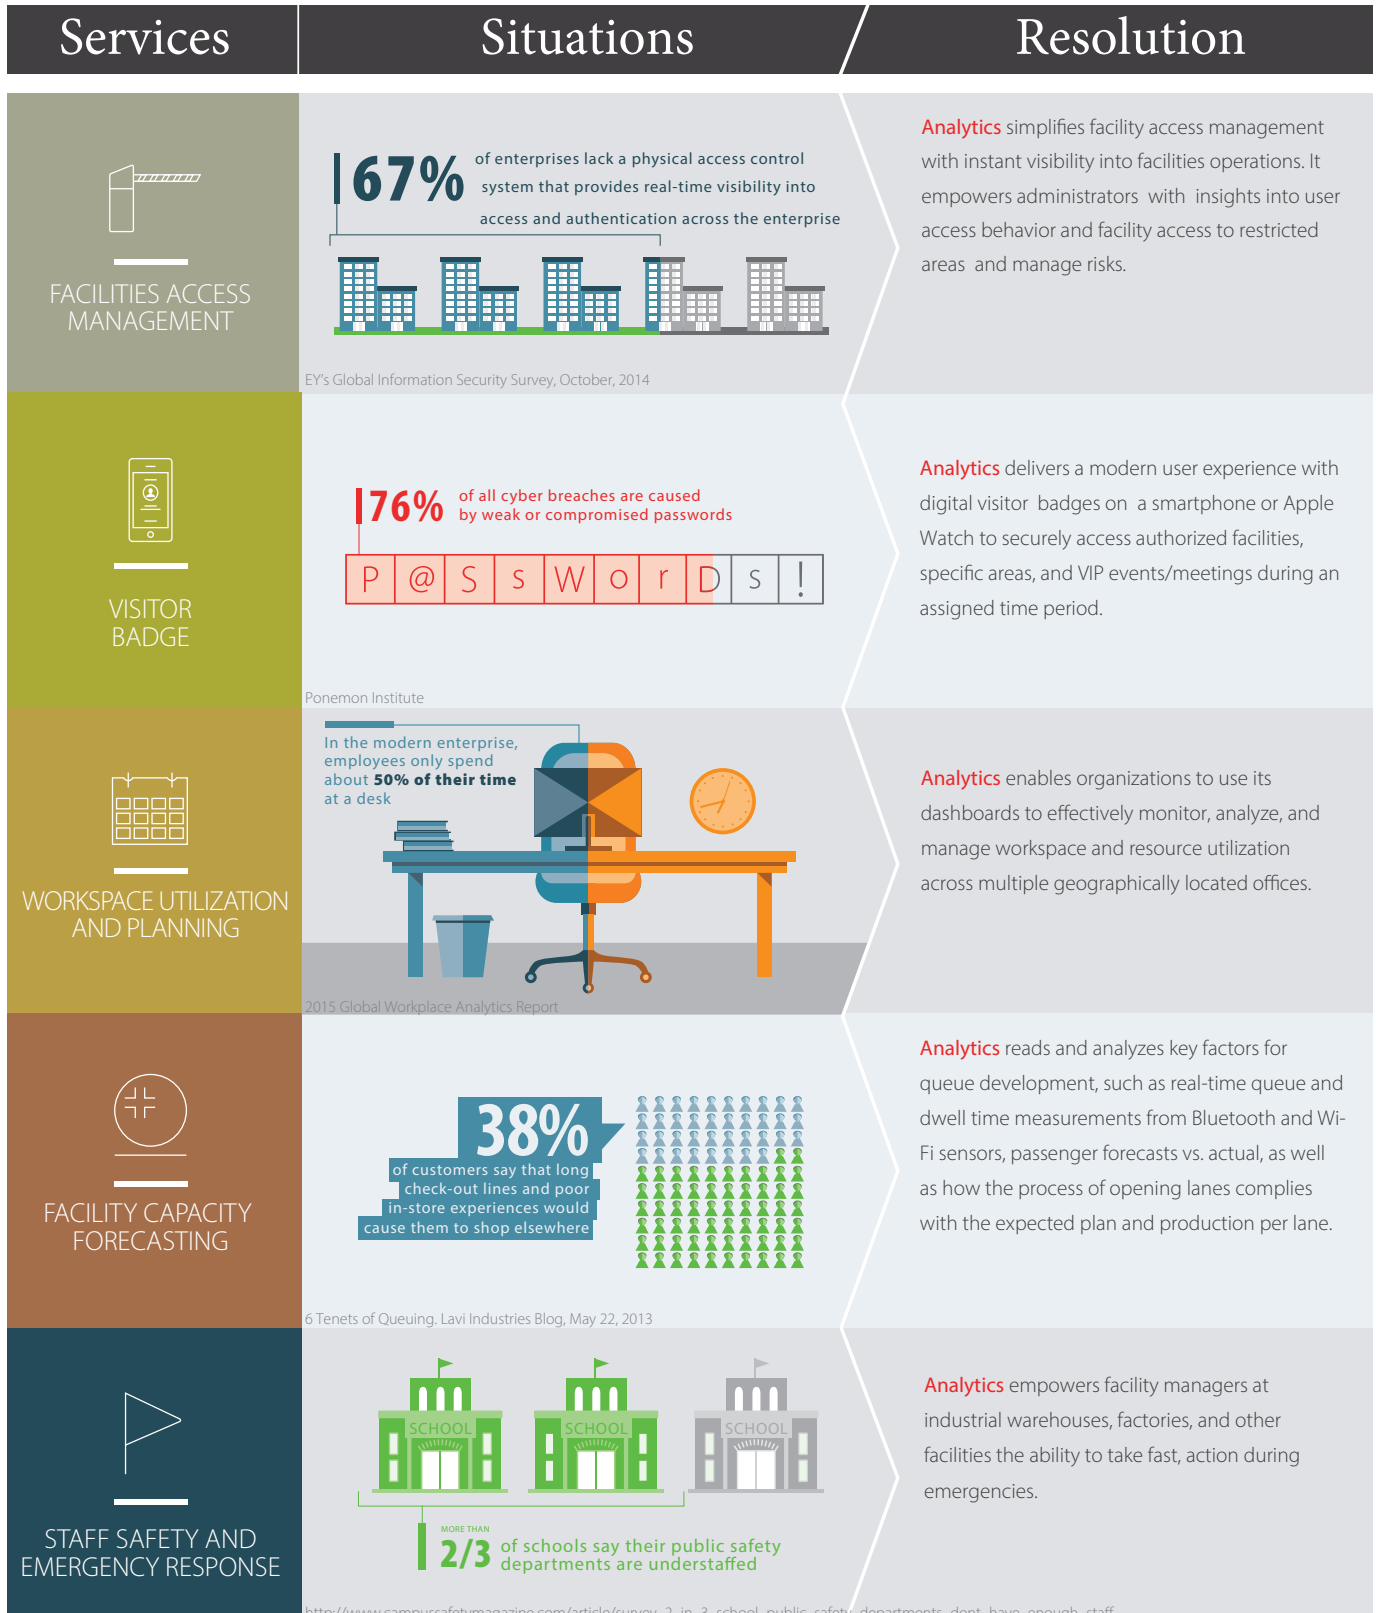

# ENTERPRISES CAN TRANSFORM FACILITIES MANAGEMENT INTO A COMPETITIVE ADVANTAGE

Facilities are challenged with delivering remarkable user experience for employees and visitors to stay competitive while optimizing their capital investments and operating expenses. Find out Analytics is helping enterprises digitize their facilities with mobile badges to deliver amazing user experience for facility access and real-time insights to improve workspace utilization, operations management, and capacity forecasting.

Global enterprise facilities rely on Analytics to provide frictionless access to physical facilities, real-time visibility into enterprise and authentication, as well as deep analytical insights into users' behavior and resource activity so that all facility activities are better understood to simplify operations management and optimize workspace utilization and planning. Learn more at [Enviro-gestion.com/solutions/facilities](http://Enviro-gestion.com/solutions/facilities)